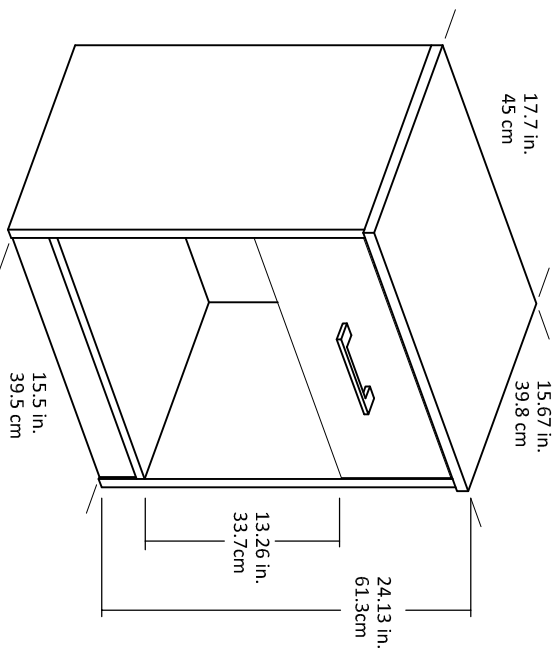

Pearce Nightstand

1348306COM
1348847COM
1348911COM

Interior Drawer dimensions :
13.62 in. (34.6 cm) W
5.94 in. (15.1 cm) H
13 in. (33cm) D

0.61 cubic feet each drawer

Wood Breakdown : 90%
Total storage : 0.61 cubic feet

Maximum Weight Capacities
Unit Weight : 27.5 lbs. (12.47kg)