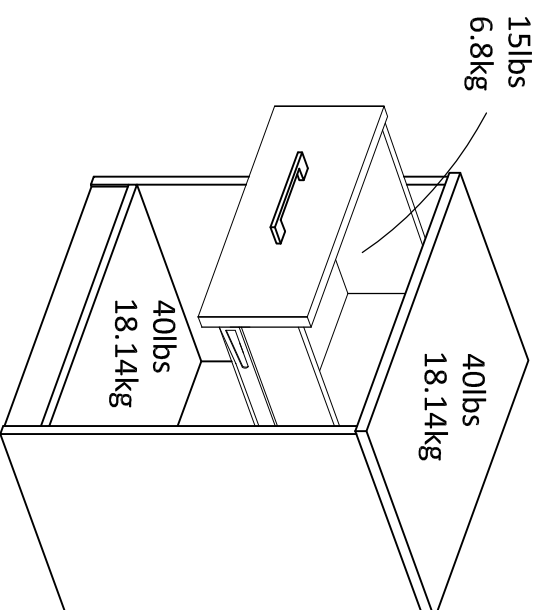

Pearce Nightstand

1348306COM
1348847COM
1348911COM

Interior Drawer dimensions :
13.62 in. (34.6 cm) W
5.94 in. (15.1 cm) H
13 in. (33cm) D

0.61 cubic feet each drawer

Wood Breakdown : 90%
Total storage : 0.61 cubic feet

Maximum Weight Capacities
Unit Weight : 27.5 lbs. (12.47kg)